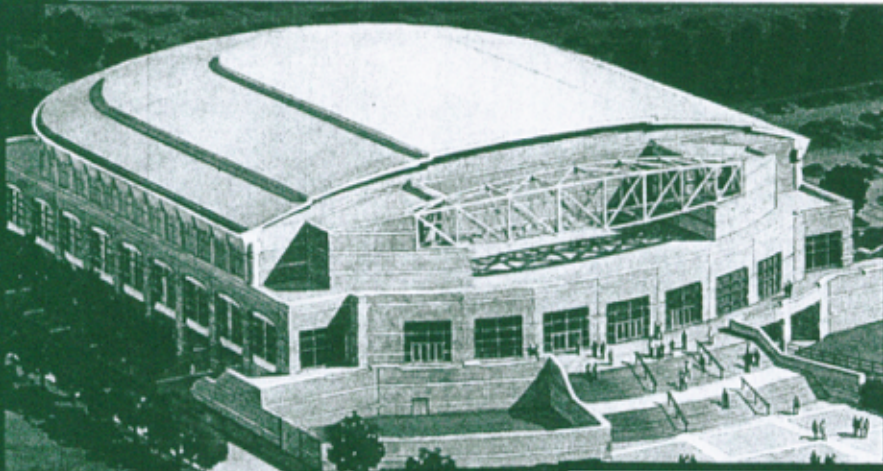

Call 1-800-711-3986 for booking information

Add extra profit to your Southern tour! The all new, regional **South Commons Civic Center** features easy access from major highways for buses and trucks, a regional draw of over a quarter of a million fans, star quality amenities from dressing rooms and locker rooms to the latest in ice technology and an experienced staff dedicated to maximizing your profits.

Columbus, Georgia...
**On The Way
To
Everywhere!**

**SOUTH
COMMONS
CIVIC
CENTER** COLUMBUS,
GEORGIA

South Commons Civic Center is scheduled for completion by June 1996. It seats 10,000 and has 170,000 square feet designed for multi-purpose use. And, a population hungrily awaits its opening and your first appearance!